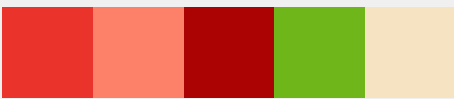

FONTMOOD.COM

Selected typeface:

DK CRYPT

FOUNDRY NAME: **HANODED** - LICENSE: **DEMO**

[[download from here]](#)

Mood related palettes:

MAIN PALETTE: